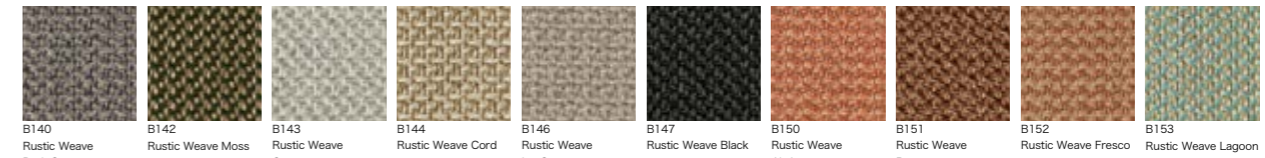

RUSTIC WEAVE