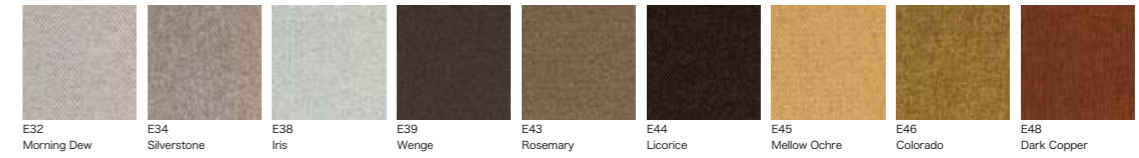

Category D

SUNBRELLA*

Category E

GAELIC

DALSACE

NATURAL

LINEN

TWIST

KNIT

CANVAS

RUSTIC WEAVE

TAGIKA

TAMAN

Category F

NARAM

SUJAN