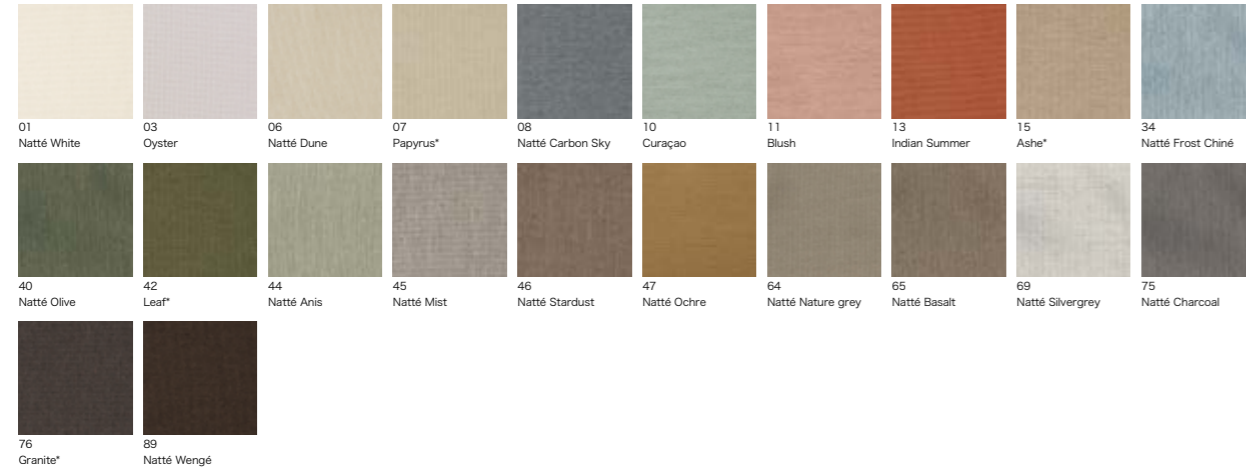

Category D

SUNBRELLA*

Category E

GAELIC

DALSACE

NATURAL

LINEN

TWIST