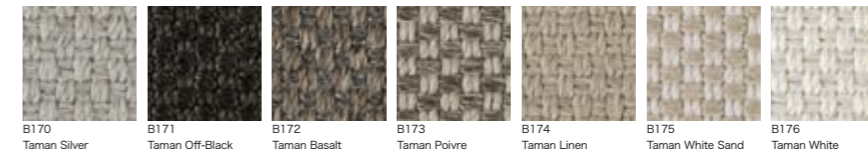

Category D

SUNBRELLA*

Category E

GAELIC

DALSACE

NATURAL

LINEN

TWIST

KNIT

CANVAS

RUSTIC WEAVE

TAGIKA

TAMAN

Category F

NARAM

SUJAN